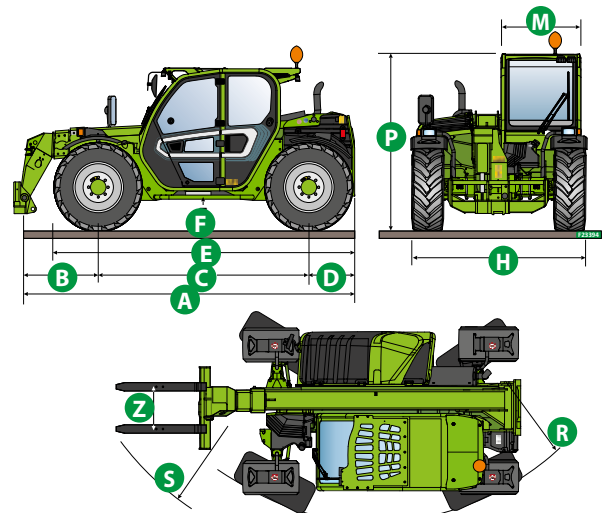

Dimensions

	TF30.9		
A (mm)	4330		
B (mm)	990		
C (mm)	2740		
D (mm)	600		
E (mm)	3910		
F (mm)	290		
H (mm)	2100		
M (mm)	1010		
P (mm)	2120 (2020 L)		
R (mm)	3930		
S (mm)	4660		
Z (mm)	850