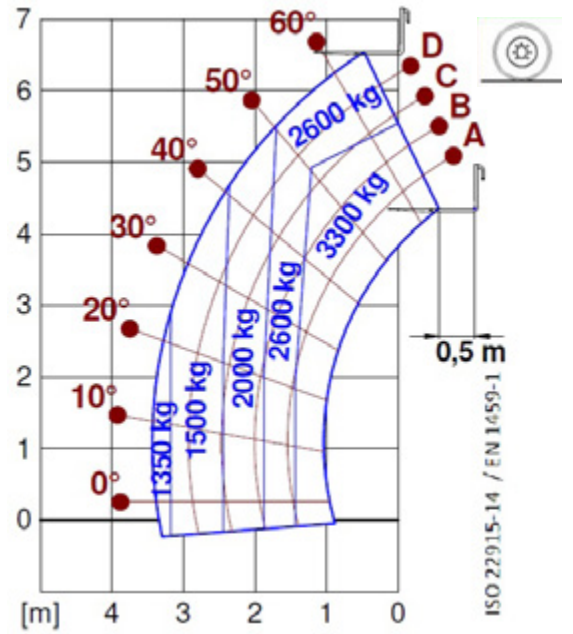

TF33.7

Dimensions

	TF33.7		
A (mm)	4310		
B (mm)	970		
C (mm)	2740		
D (mm)	600		
E (mm)	3910		
F (mm)	290		
H (mm)	2100		
M (mm)	1010		
P (mm)	2120 (2020 L)		
R (mm)	3930		
S (mm)	4660		
Z (mm)	850