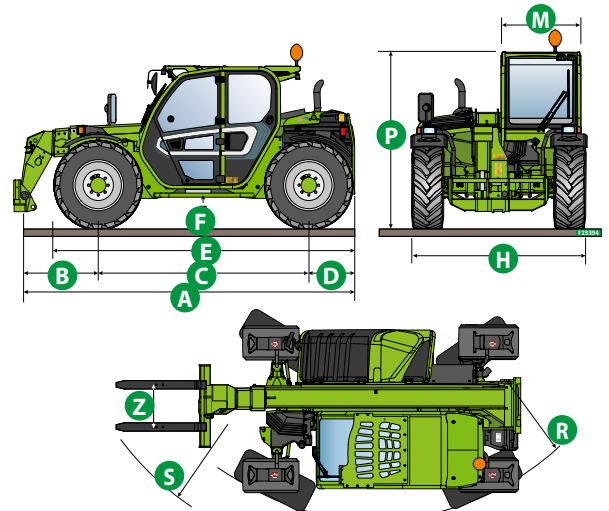

Dimensions

	TF33.7		
A (mm)	4310		
B (mm)	970		
C (mm)	2740		
D (mm)	600		
E (mm)	3910		
F (mm)	290		
H (mm)	2100		
M (mm)	1010		
P (mm)	2120 (2020 L)		
R (mm)	3930		
S (mm)	4660		
Z (mm)	850